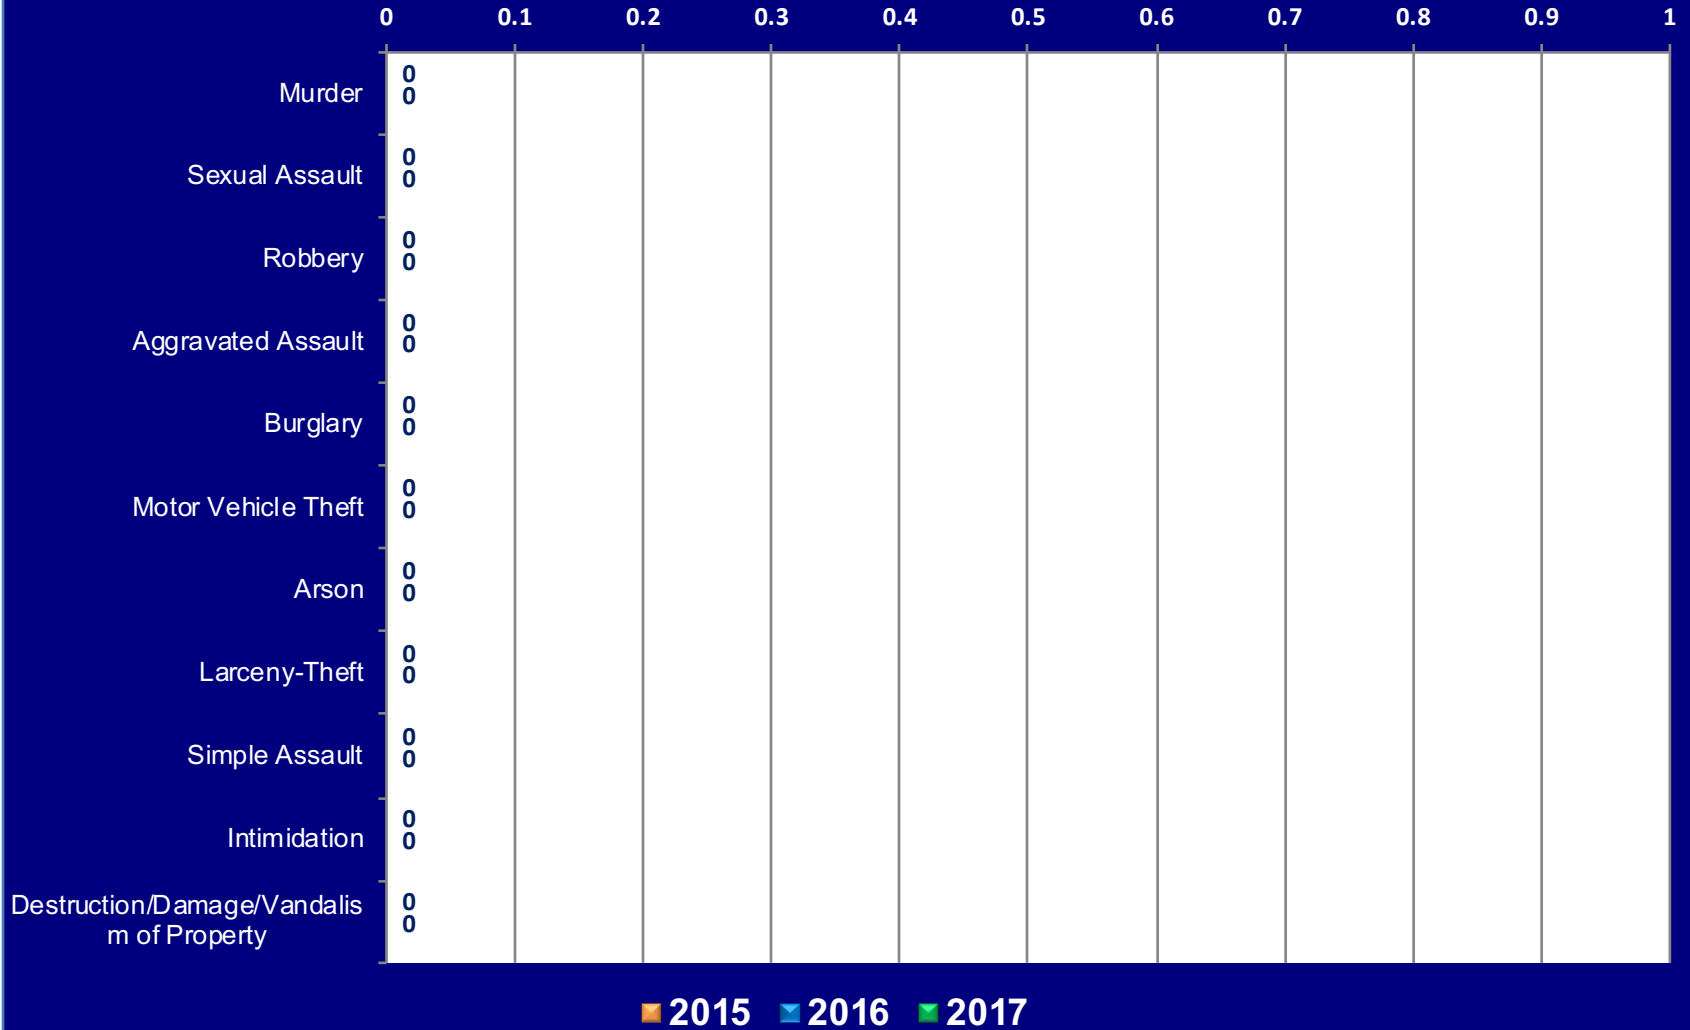

MIAMI LAKES EDUCATIONAL CENTER & TECHNICAL COLLEGE PARKWAY CAMPUS ON CAMPUS HATE CRIMES STATISTICS

Jeanne Clery Act (20USC & 1092 (F))

NOTE: *Miami Lakes Education Center & Technical College – Parkway Campus does not have any “Non Campus” sites or campuses on “Public Property.”*

Hate Crime Statistics provided by the Miami-Dade Schools Police Department.

Edwin Lopez, Chief of Police