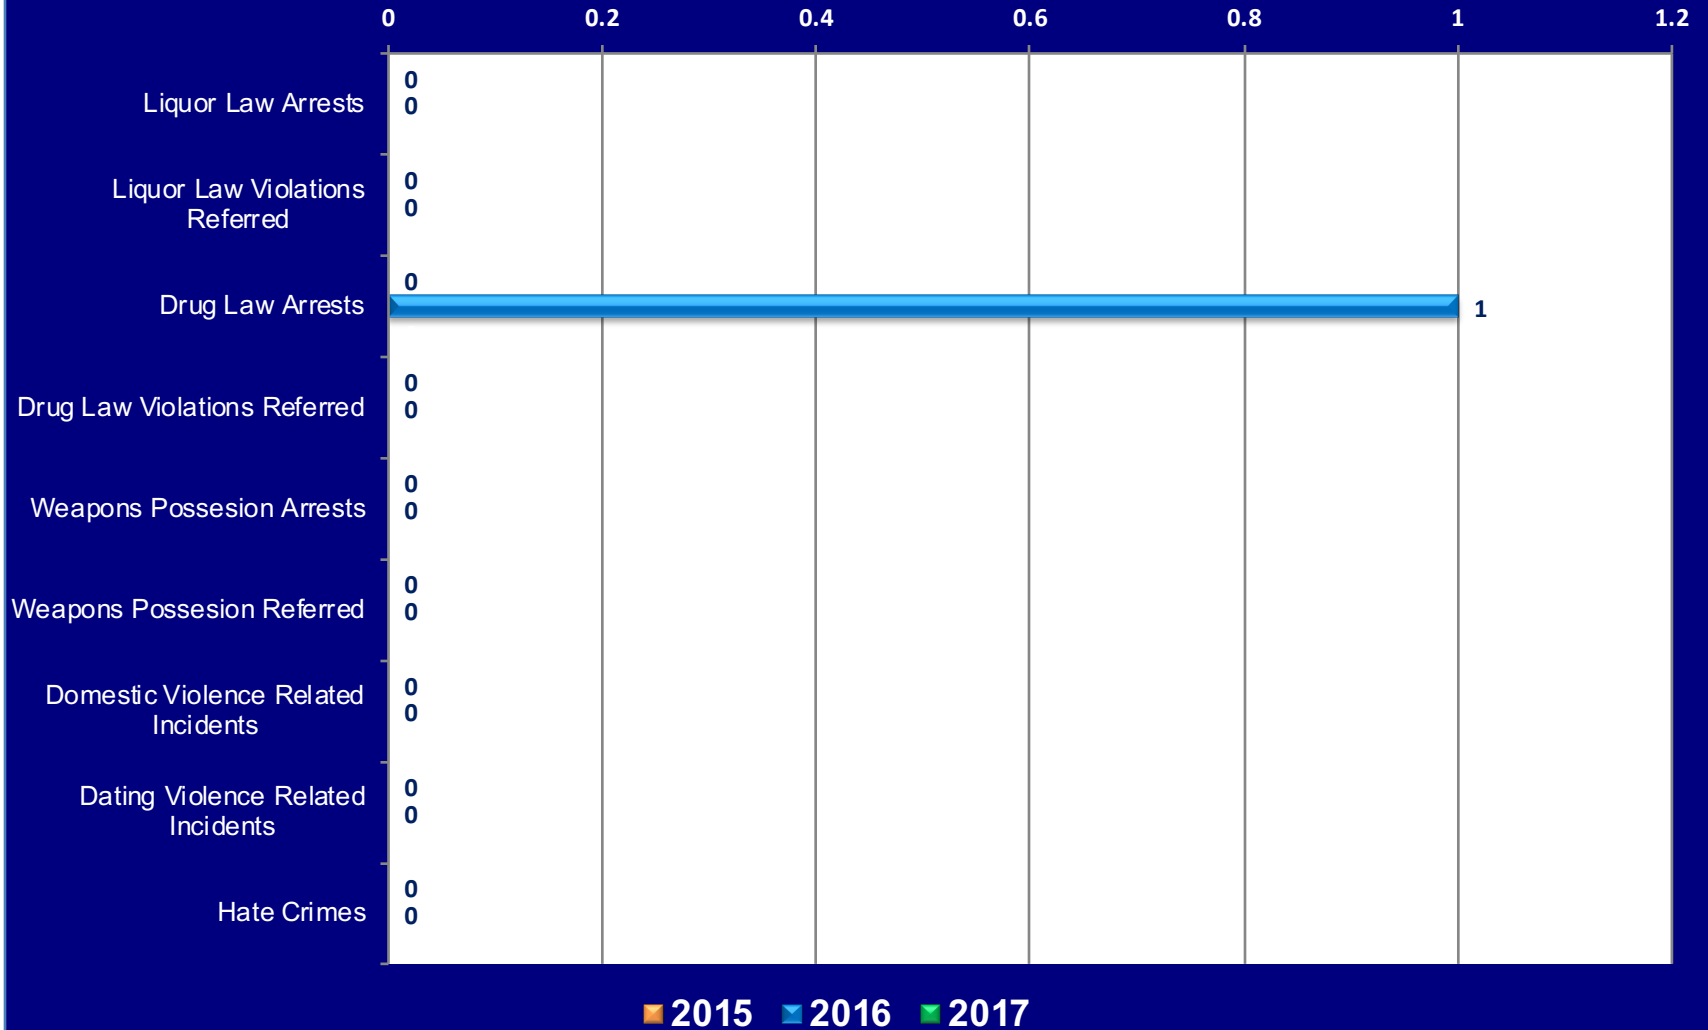

Crime Statistics provided by the Miami-Dade Schools Police Department.

Edwin Lopez, Chief of Police

MIAMI LAKES EDUCATIONAL CENTER & TECHNICAL COLLEGE PARKWAY CAMPUS ON CAMPUS ARREST STATISTICS

Jeanne Clery Act (20USC & 1092 (F))