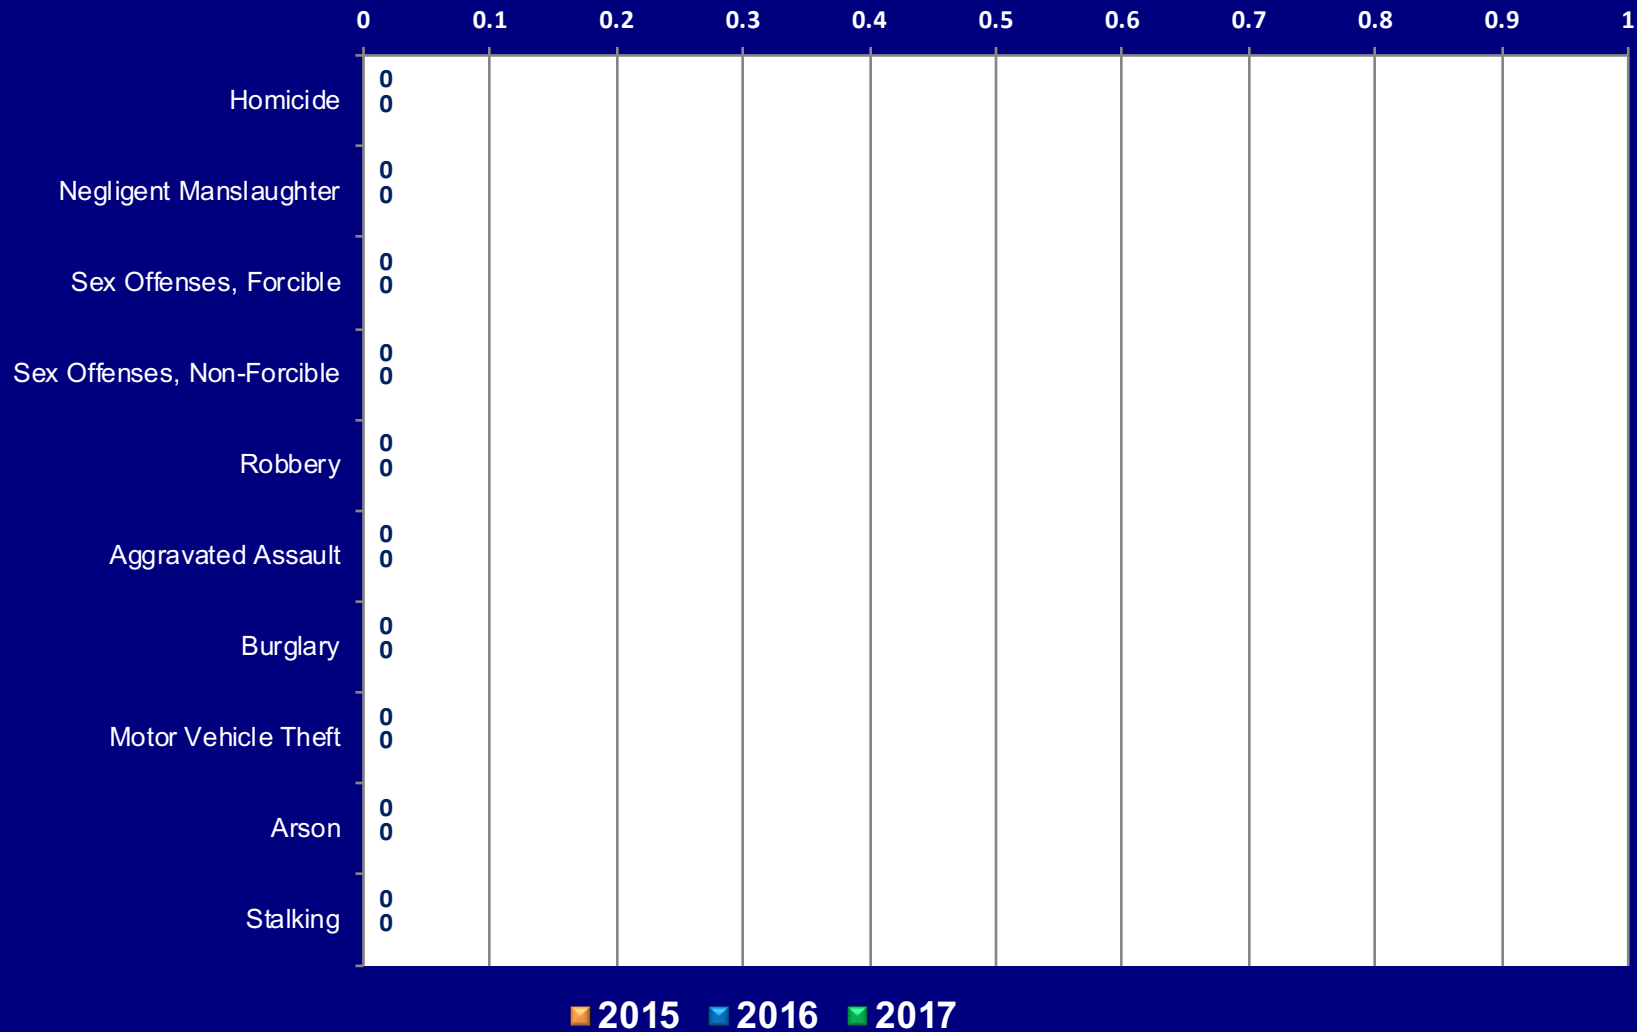

MIAMI LAKES EDUCATIONAL & TECHNICAL COLLEGE PARKWAY CAMPUS ON CAMPUS CRIME STATISTICS

Jeanne Clery Act (20USC & 1092 (F))

NOTE: *Miami Lakes Education Center & Technical College – Parkway Campus does not have any “Non Campus” sites or campuses on “Public Property.”*